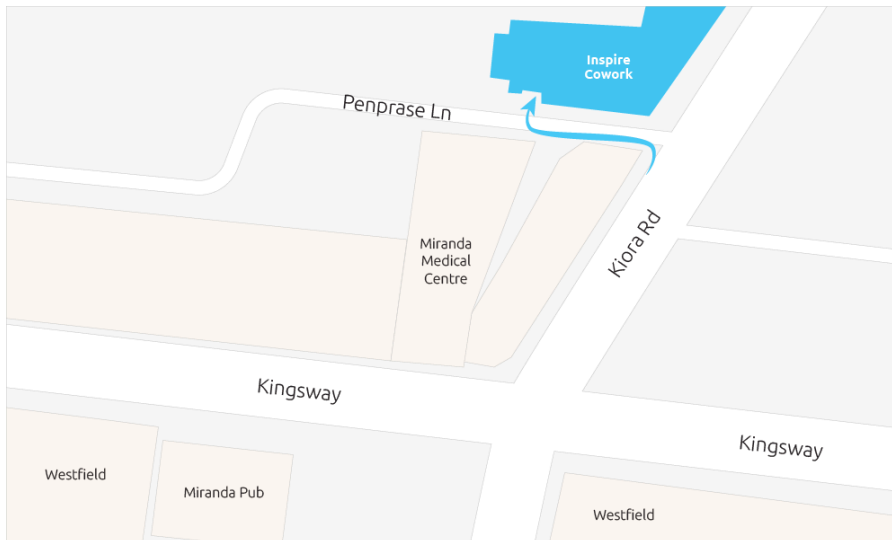

Travelling to AFS Group offices

Our offices are situated on Level 2 of Inspire Cowork at Miranda.
Sometimes our training or meetings will be on Level 4. Please take notice of the address in your confirmation communication or call us on 1300 660 164

Level 2 Address:	Level 4 Address:
Level 2, Suite 210, 29 Kiora Road Miranda 2228	Level 4, 29 Kiora Road Miranda 2228

Walking?

Enter via [Penprase Lane](#) and take lift to Level 4.

Onsite Parking

Enter parking via Kiora Road and take the lift to Level 4.

Available Monday to Friday. 8:30am to 5:30pm.

First hour free, \$4 per hour afterwards.

Car Park closes 5:30 pm sharp, after hours please use street parking.

Alternate Parking

- Street Parking (2+ Hours)
- RSL Parking ([\\$2 per hour](#))
- Westfield Shopping Centre ([Free for 3 hours](#))