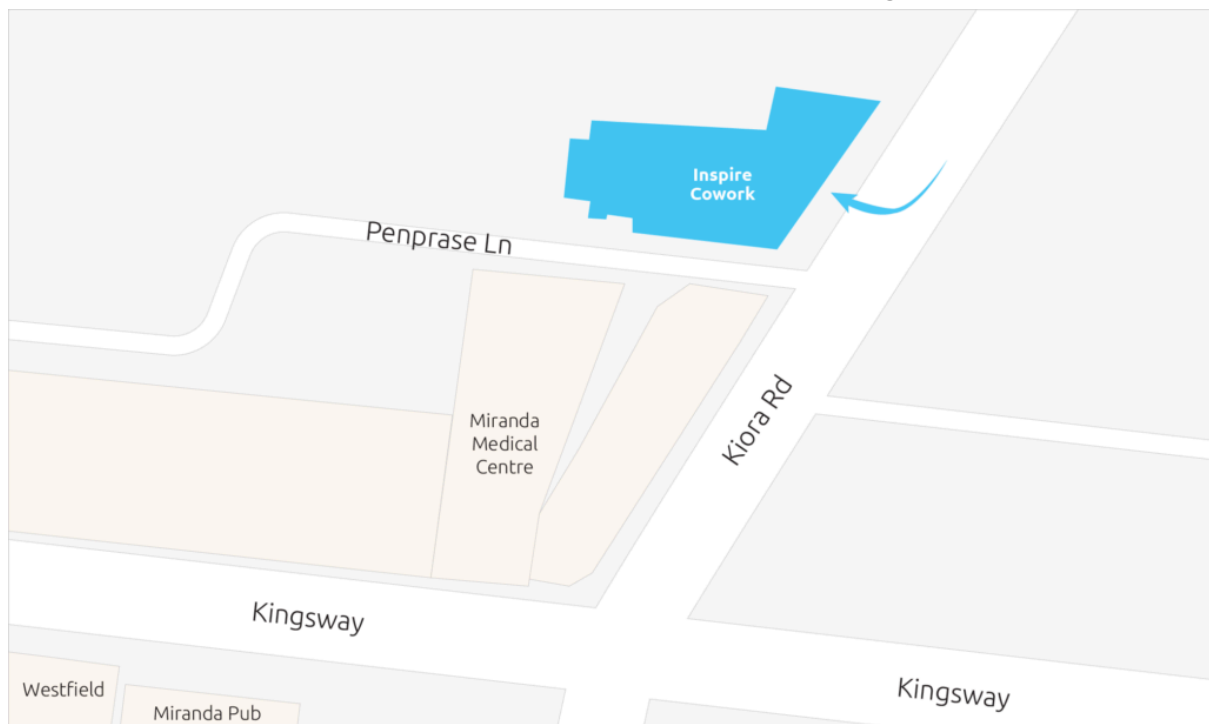

Onsite Parking

Enter parking via Kiora Road and take the lift to Level 4.

Available Monday to Friday. 8:30am to 5:30pm.

First hour free, $4 per hour afterwards.

Car Park closes 5:30 pm sharp, after hours please use street parking.