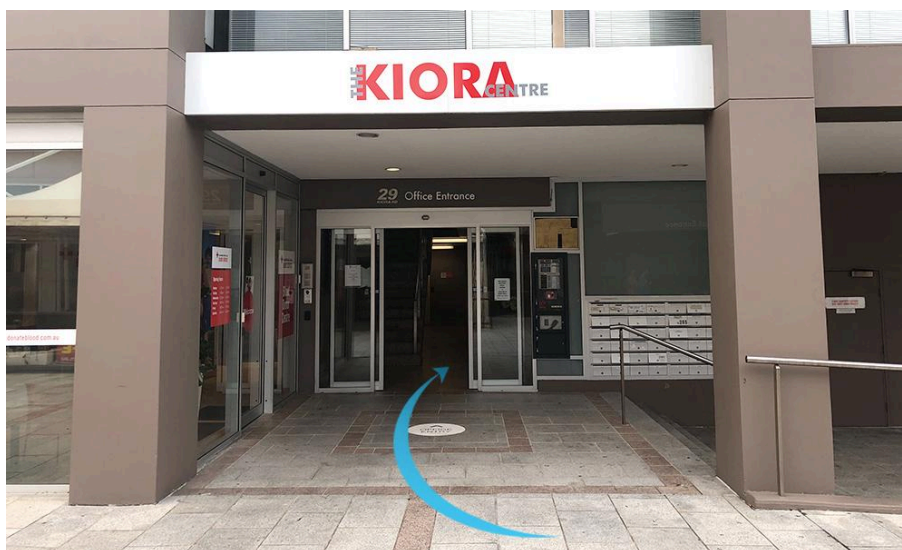

Travelling to AFS Group offices

Our offices are situated on Level 2 of Inspire Cowork at Miranda.
Sometimes our training or meetings will be on Level 4. Please take notice of the address in your confirmation communication or call us on 1300 660 164

Level 2 Address:	Level 4 Address:
Level 2, Suite 210, 29 Kiora Road Miranda 2228	Level 4, 29 Kiora Road Miranda 2228

Walking?

Enter via [Penprase Lane](#) and take lift to Level 4.

Onsite Parking

Enter parking via Kiora Road and take the lift to Level 4.